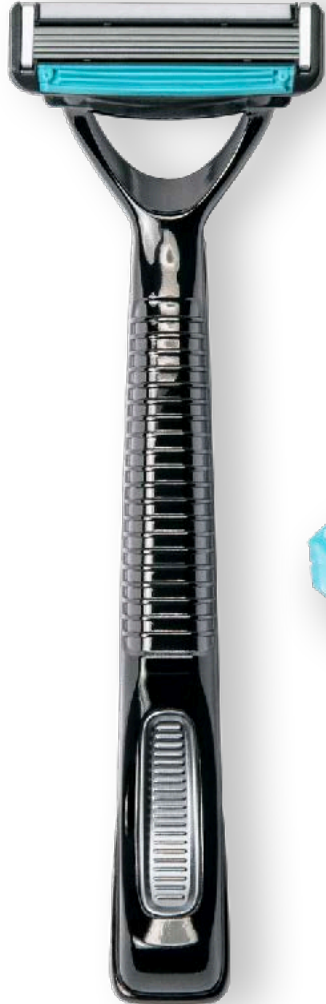

SL5 MONEYSHOW HANDOUT - JULY 2021

SL5 PRODUCT OVERVIEW

RAZOR & CARTRIDGE

For the Best Shave of Your Life Guaranteed

elastomeric spring & central pivot

- keeps blades flat on face
- perfectly balanced contact on every contour

magnetic attachment

- safe and secure attachment
- intuitive & streamlined design

solid state all-metal handle

- crafted from zinc & chromium
- guaranteed for life

precision ergonomics

- optimal control & maneuverability
- accommodates wide range of hands & holds

lubrication strip

- nourishes the skin
- enhances skin protection & comfort

5 blades in the space of 3

- reduces skin irritation
- precision handling & maneuverability

elastomeric fins

- preps, stretches & manages the hair and skin before the shave