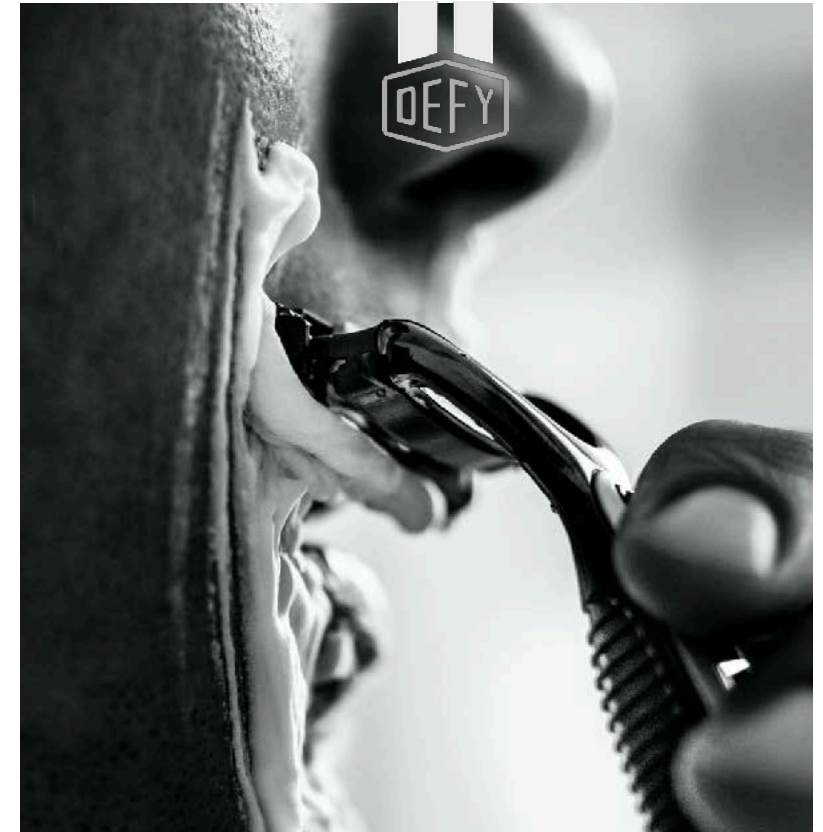

SL5 MONEYSHOW HANDOUT - JULY 2021

SL5 PRODUCT OVERVIEW

RAZOR & CARTRIDGE

For the Best Shave of Your Life Guaranteed

elastomeric spring & central pivot

- keeps blades flat on face
- perfectly balanced contact on every contour

magnetic attachment

- safe and secure attachment
- intuitive & streamlined design

solid state all-metal handle

- crafted from zinc & chromium
- guaranteed for life

precision ergonomics

- optimal control & maneuverability
- accommodates wide range of hands & holds

lubrication strip

- nourishes the skin
- enhances skin protection & comfort

5 blades in the space of 3

- reduces skin irritation
- precision handling & maneuverability

elastomeric fins

- preps, stretches & manages the hair and skin before the shave